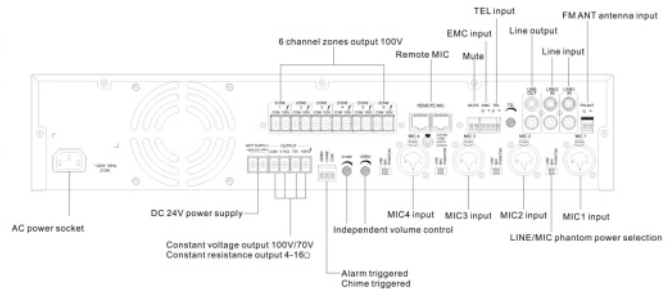

6 Zones Digital Mixer Amplifier with MP3/TUNER/Bluetooth

TZ-6350/TZ-6500

Description:

6-zone multi-function mixer power amplifier, suitable for small and medium-sized indoor venues such as small and medium supermarkets, shopping malls, casual cafes and other small and medium-sized indoor venues for background music playback and small and medium-sized background music playback.

Features:

- 4 Channel Microphone and 2 line input, treble and bass can be controlled separately .
- Mic1- 4 built-in 48V phantom power supply, and switch can be independently controlled.
- Support 1-channel remote microphone input, which can be connected to up to 6 remote zone microphones for remote control zone output.
- Support 1-channel EMC emergency alarm audio signal input interface, with the highest priority.
- Support 1-channel TEL telephone audio input interface, and the volume can be adjusted.
- Configure MP3 remote control, support power-off memory function and MIC recording function.
- With MP3 function module, adopt LCD display, support playback of various file formats in USB disk such as MP3, WMA, APE, FLAC, WAV, and AAC; with TF card, support mobile phone Bluetooth function, and can display song names.
- Integrated bluetooth module, support playing music through mobile phone bluetooth.
- Integrated tuner module with FM radio port.
- Support 6 zone output, constant voltage 100V output, each zone volume can be adjusted independently.
- Constant voltage output: 70V, 100V, rated resistance output: 4-16 Ω .
- Support 1-channel line output and can be connected with recording or sound reinforcement processor.
- Built in bell, optional tone: 4 tones and 2 tones (built-in), alarm generator.
- When the built-in alarm generator is started, turn off the background music, 6 zone output will be automatically turned on, and the maximum output volume function will be forced to be switched off.
- A variety of indicator lights (signal, the top of the roof, to protect the LED indicator)
- Using fan forcible cooling structure, allowing the machine to work for a long time.
- There are 5 priority functions:
  - The first level EMC priority: when input the EMC alarm signal, all the sound source will be turn off, and the 6 Channel partition output will automatically open.
  - Second level: TEL/REM MIC override MIC1-4, LINE1-2 and bell tone.
  - Third level: built-in alarm generator override bell sound, MIC1-4, LINE1-2, 6 partition output will automatically open.
  - Fourth level: built-in bell tone override MIC1-4, LINE1-2.
  - Fifth level: built-in MIC1 override MIC2-4, LINE1-2.
- Support standby power supply 24 V no delay switching function, optional.
- It has the function of power fluctuation protection, over-voltage protection and under voltage protection.

Specifications: