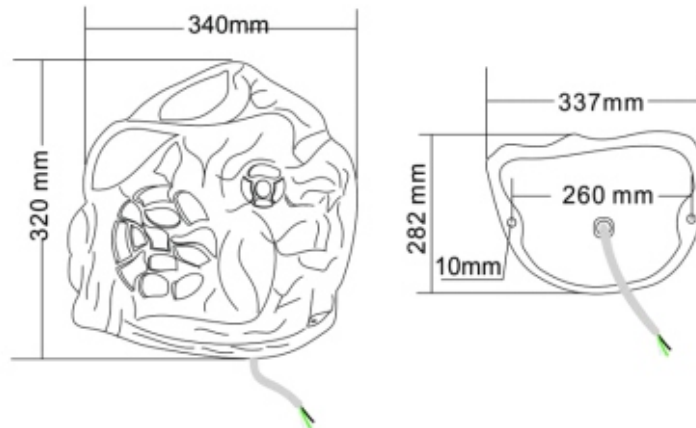

## T-300A

### Note:

Due to the continuous product updating, the color and dimension of the products are subject to the actual product. The following specification are for reference only.

### Specifications:

Model	T-300A
Power taps @100V	12.5W,25W
Power taps @70V	6.5W,12.5W
SPL(1W/1M)	95dB
Frequency response (-10dB)	120Hz-15KHz
Finish	Organic resin
Speaker driver	6.5"
IP rate	IP66
Cutout size	260mm
Unit(mm)	H:320
Weight	3.95Kg