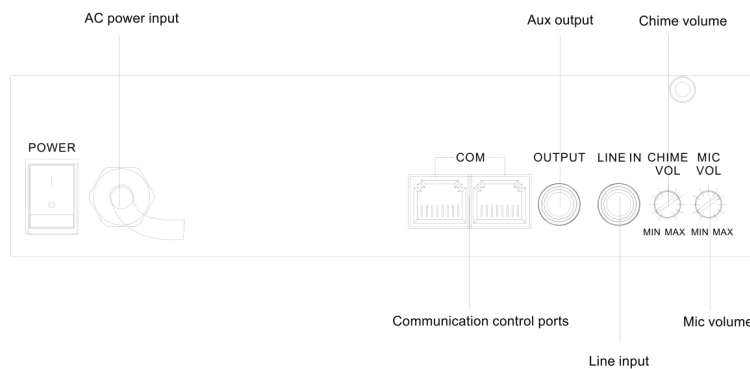

### Description:

- \* Professional remote paging microphone, which can broadcast in different areas or in the whole area.
- \* It is installed in the main control room, duty room or leader's office.

### Features:

- \* Desktop design, black aluminum oxide drawing panel, exquisite and beautiful, exquisite technology, full of modern sense.
- \* LCD screen and zone indicator light display the working status of each zone, 16 digital keys and function keys, which are easy to operate.
- \* With bell warning and volume adjustment.
- \* 1 mic and independent volume adjustment; one auxiliary line input; one way of audio auxiliary output, external expansion of active speaker.
- \* It can be extended to 16 remote call microphones t-218 for paging broadcast, with the max wiring distance of 1km.

### Specifications:

Model	T-218
Power Supply	~110V-230V 50/60Hz
Output	Balanced
Communication Interface	RJ45
Communication Protocol	RS-485
Power Consumption	10W
Weight	2.4Kg
Dimensions (WxDxH)	216 x 145.7 x 51.5mm