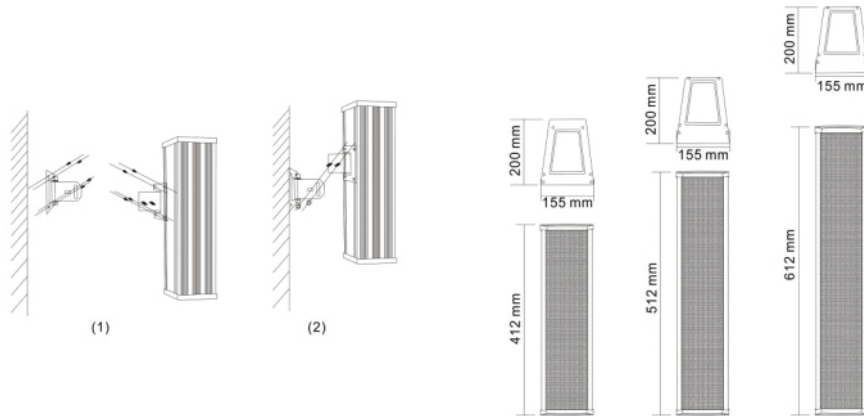

Aluminum Alloy Column Outdoor Waterproof

T-802H/T-803H/T-804H

Specifications:

Model	T-802H	T-803H	T-804H
Rated Power(100V)	60W	90W	120W
Rated Power(70V)	30W	45W	60W
Max Power	120W	180W	240W
Sensitivity	92dB	93dB	94dB
Impedance	Black: COM White: 166Ω	Black: COM White: 110Ω	Black: COM White: 80Ω
Frequency response	100-20KHz	100-20KHz	100-20KHz
Drive units	4" x 2 3" x 1	4" x 3 3" x 1	4" x 4 3" x 1
Dimensions	155 x 200 x 412mm	155 x 200 x 512mm	155 x 200 x 612mm
Weight	5.2Kg	6.6Kg	8.3Kg
Material	Aluminum alloy	Aluminum alloy	Aluminum alloy
Protection level	IP66	IP66	IP66