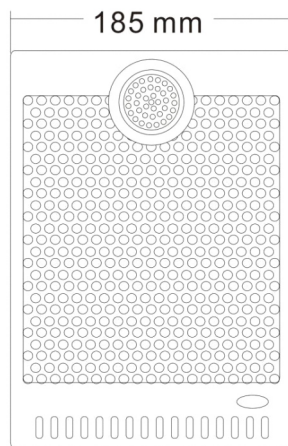

Wall-mounted Speaker

VA-601

Material: Plastic

Features

* Indoor wall-mounted speakers, streamlined appearance, large sound radiation angle, full-frequency design.

* Application: school, hotel, supermarket, etc.

Specifications:

Model	VA-601
Rated Power(100V)	3W, 6W, 10W
Rated Power(70V)	1.5W, 3W, 5W
Maximum Sensitivity	101dB
Sensitivity	91dB±3dB
Impedance	Com / 3.3KΩ/ 1.7KΩ/ 1KΩ
Frequency Response	85-20KHz
Speaker Unit	6.5" x 1
IP Level	IP x 5 dust-proof
Dimension	185 x 275 x 105mm
Weight	1.4Kg