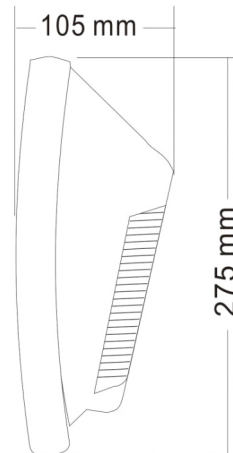

Wall-mounted Speaker

VA-601

Material: Plastic

Features

* Indoor wall-mounted speakers, streamlined appearance, large sound radiation angle, full-frequency design.

* Application: school, hotel, supermarket, etc.

Specifications:

Model	VA-601
Rated Power(100V)	3W, 6W, 10W
Rated Power(70V)	1.5W, 3W, 5W
Maximum Sensitivity	101dB
Sensitivity	91dB±3dB
Impedance	Com / 3.3KΩ/ 1.7KΩ/ 1KΩ
Frequency Response	85-20KHz
Speaker Unit	6.5" x 1
IP Level	IP x 5 dust-proof
Dimension	185 x 275 x 105mm
Weight	1.4Kg