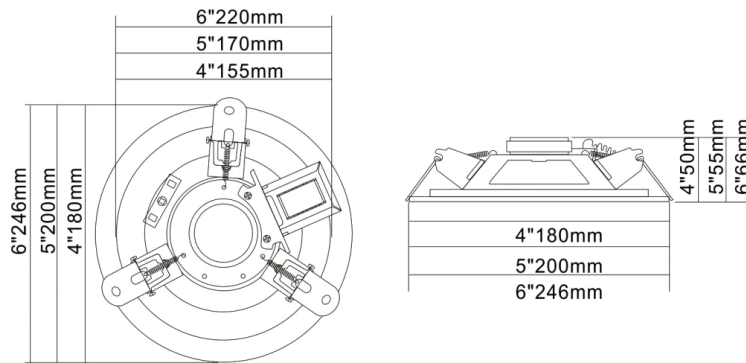

Ceiling Speaker

VA-105/VA-106

Material: iron cover + aluminum mesh

Specifications:

Model	VA-105	VA-106
Rated power(100V)	1.5W, 3W, 6W	3W, 6W, 9W
Rated power(70V)	0.75W, 1.5W, 3W	1.5W, 3W, 4.5W
Impedance	Black: Com Red: 6.7KΩ/Green: 3.3KΩ/ White: 1.7KΩ	Black: Com Red: 3.3KΩ/Green: 1.7KΩ/ White: 1.1KΩ
Sensitive(1W/1M)	92dB	92dB
Max sensitive(W/1M)	102dB	106dB
Frequency response(-10dB)	90-20KHz	110-18KHz
Dirve unit	5"×1	6"×1
Cutout size	170mm	220mm
Dimension(mm)	200×55mm	246×66mm
Weight	0.8kg	1kg