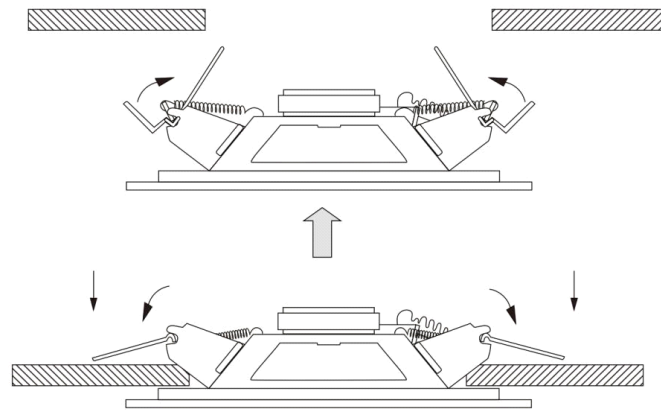

Ceiling Speaker

VA-105/VA-106

Material: iron cover + aluminum mesh

Specifications:

Model	VA-105	VA-106
Rated power(100V)	1.5W, 3W, 6W	3W, 6W, 9W
Rated power(70V)	0.75W, 1.5W, 3W	1.5W, 3W, 4.5W
Impedance	Black: Com Red: 6.7KΩ/Green: 3.3KΩ/ White: 1.7KΩ	Black: Com Red: 3.3KΩ/Green: 1.7KΩ/ White: 1.1KΩ
Sensitive(1W/1M)	92dB	92dB
Max sensitive(W/1M)	102dB	106dB
Frequency response(-10dB)	90-20KHz	110-18KHz
Dirve unit	5"×1	6"×1
Cutout size	170mm	220mm
Dimension(mm)	200×55mm	246×66mm
Weight	0.8kg	1kg