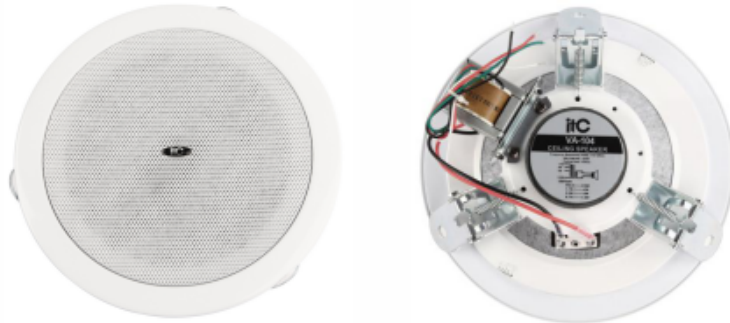

Ceiling Speaker

VA-105/VA-106

Material: iron cover + aluminum mesh

Specifications:

Model	VA-105	VA-106
Rated power(100V)	1.5W, 3W, 6W	3W, 6W, 9W
Rated power(70V)	0.75W, 1.5W, 3W	1.5W, 3W, 4.5W
Impedance	Black: Com Red: 6.7KΩ/Green: 3.3KΩ/ White: 1.7KΩ	Black: Com Red: 3.3KΩ/Green: 1.7KΩ/ White: 1.1KΩ
Sensitive(1W/1M)	92dB	92dB
Max sensitive(W/1M)	102dB	106dB
Frequency response(-10dB)	90-20KHz	110-18KHz
Dirve unit	5"×1	6"×1
Cutout size	170mm	220mm
Dimension(mm)	200×55mm	246×66mm
Weight	0.8kg	1kg