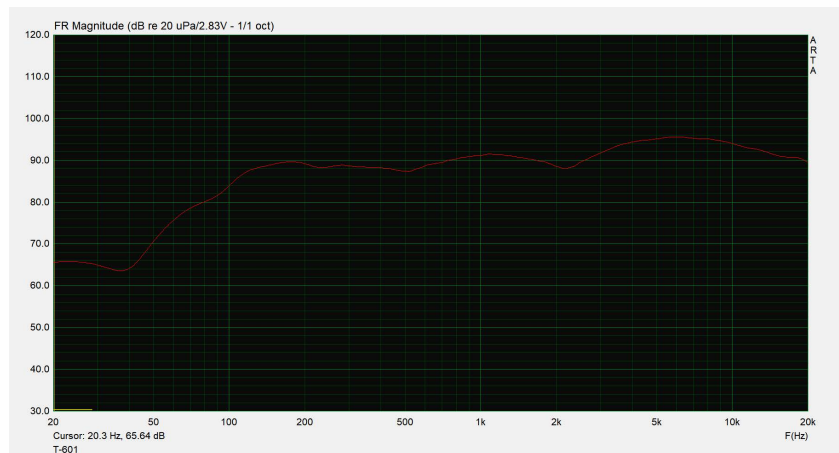

## T-601

Material: plastic

### Specifications:

Model	T-601
Power taps @100V	3W, 6W, 10W
Power taps @70V	1.5W, 3W, 5W
Impedance	Com/3.3KΩ/1.7KΩ/1KΩ
SPL(1W/1M)	91dB±3dB
Frequency Response (-10dB)	85Hz -20KHz
Speaker Driver	6.5" x 1
Dimensions	185 x 275 x 105mm
Weight	1.4Kg
IP rate	IP5X