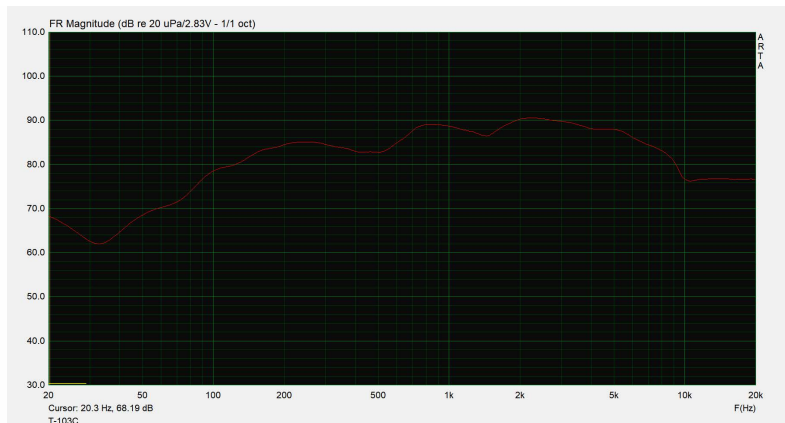

Mini Ceiling Speaker

T-103C

Material: plastic shell + aluminum mesh cover

Features:

Small caliber indoor ceiling speaker, using 3 inch full frequency high-quality speaker unit, high-grade and beautiful appearance, movable clip design, easy to install.

Specifications:

Model	T-103C
Power taps @100V	3W, 6W
Power taps @70V	1.5W, 3W
Impedance	Black:Com White:3.3KΩ Red:1.7KΩ
SPL(1W/1M)	88dB
Frequency response (-10dB)	90Hz -20KHz
Speaker driver	3" x 1
Cutout size	95mm
Dimensions	104 x 78mm
Weight	0.5Kg