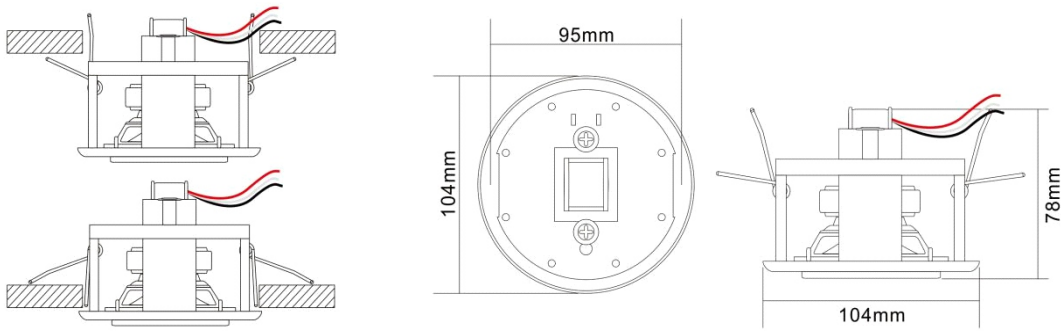

Mini Ceiling Speaker

T-103C

Material: plastic shell + aluminum mesh cover

Features:

Small caliber indoor ceiling speaker, using 3 inch full frequency high-quality speaker unit, high-grade and beautiful appearance, movable clip design, easy to install.

Specifications:

Model	T-103C
Power taps @100V	3W, 6W
Power taps @70V	1.5W, 3W
Impedance	Black:Com White:3.3KΩ Red:1.7KΩ
SPL(1W/1M)	88dB
Frequency response (-10dB)	90Hz -20KHz
Speaker driver	3" x 1
Cutout size	95mm
Dimensions	104 x 78mm
Weight	0.5Kg