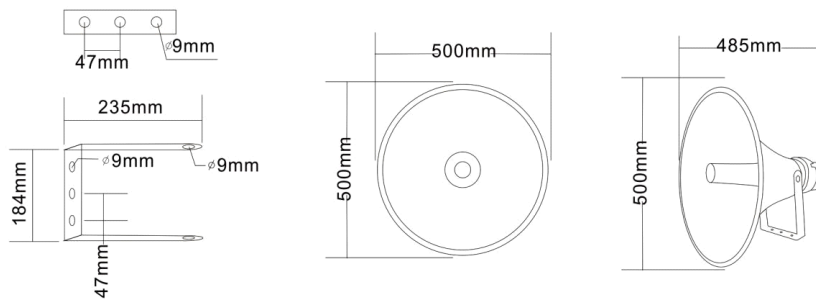

## T-720CD

Material: plastic shell + iron mesh cover

### Description:

All aluminum alloy structure, wide frequency domain waterproof horn, large power, strong sound penetration, wide coverage, suitable for square, railway station, etc.

### Specifications:

Model	T-720CD
Rated Power(100V)	25W, 50W, 100W
Rated Power(70V)	12.5W, 25W, 50W, 100W
Maximum Power	200W
Impedance	COM /400Ω/200Ω/100Ω/ 50Ω
Frequency Response (-20dB)	160-18KHz
Sensitivity (1W/1M)	114dB±3dB
Dimension	485×500mm
Weight	4.7Kg
IP Rate	IP66