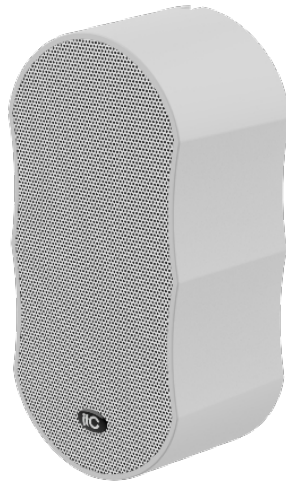

Wall Mounted Speaker

T-301K

Material: PS material

Feature:

- * White indoor luxury wall mounted speaker, one-piece injection molding structure, neat and elegant appearance, full of simplicity and beauty.
- * One-piece stamping and forming mesh grille, with acoustic sound-transmitting cotton mesh inside, can prevent damage to the speaker unit by dust and water droplets.
- * Equipped with a 4-inch mid-woofer unit and a 2.5-inch tweeter unit, it provides clear and bright sound, extremely transparent and penetrating treble, deep booming and elastic bass, mellow and melodious alto performance.
- * The built-in high-performance audio transformer can reduce the loss caused by impedance in the circuit.
- * Simple wall mounted installation.
- * Suitable for schools, supermarkets, hotels, shopping malls, leisure places, etc.

Specification:

Model	T-301K
Rated power (100V)	10W
Rated power (70V)	7W
Sensitivity	89dB±3dB
Max SPL	99dB±3dB
Impedance	Black: COM, Red: 1KΩ
Frequency response	130-18kHz
Speaker unit	4"×1, 2.5"×1
Dimension (W×D×H)	147×100×290mm
Weight	1.5kg