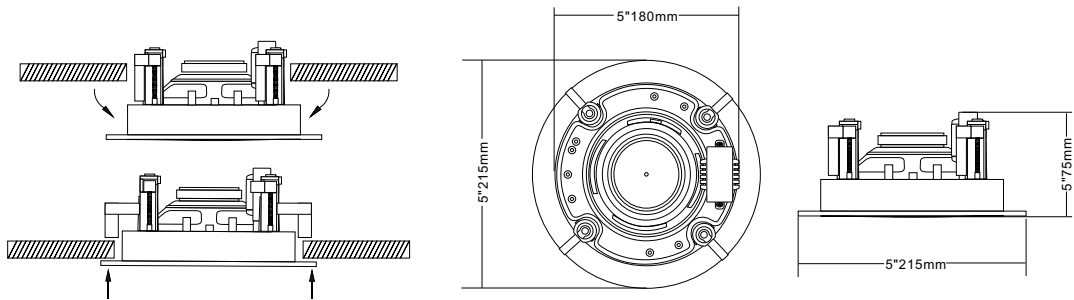

Ceiling Speaker (Coaxial Speaker)

C-610W

**ECONOMIC
& HOT**

Model	C-610W
Power Taps @100V	1.25W, 2.5W, 5W, 10W
Power Taps @70V	0.65W, 1.25W, 2.5W, 5W
Impedance	Black: Com Blue: 8KΩ Red: 4KΩ Green: 2KΩ White: 1KΩ
SPL(1W/1M)	89dB
Max. SPL (Rated W/1M)	99dB
Frequency Response (-10dB)	80-20KHz
Finish	Baffle: ABS, White Grille: Steel, White
Speaker Driver	5" x 1 1.5" x 1
Cutout Size	180mm
Dimensions	215 x 75mm
Weight	0.8Kg
Mounting	Flush-mount dog ears