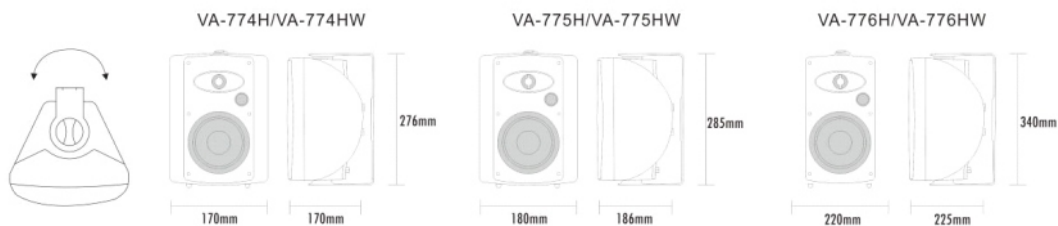

Wall Mount Speaker

VA-774H/VA-775H/VA-776H

VA-774HW/VA-775HW/VA-776HW

VA-774H/VA-775H/VA-776H

VA-774HW/VA-775HW/VA-776HW

Descriptions:

* Material: plastic

* Features: Indoor high-grade wall mount speaker, multi-power constant resistance constant pressure choice, modern arc design, 2 frequency division design, cost-effective, easy to install. Applicable to hotels, conference halls, etc. voice message.

* EN54-24 certification is under taken.

Specifications:

Model	VA-774H/VA-774HW	VA-775H/VA-775HW	VA-776H/VA-776HW
Power Taps @100V	2.5W, 5W, 10W, 20W	3.75W, 7.5W, 15W, 30W	5W, 10W, 20W, 40W
Power Taps @70V	1.25W, 2.5W, 5W, 10W, 20W	1.9W, 3.75W, 7.5W, 15W, 30W	2.5W, 5W, 10W, 20W, 40W
Max output	40W	60W	80W
Transformer Impedance	4KΩ/2KΩ/1KΩ/500Ω/250Ω	2.6KΩ/1.3KΩ/670Ω/330Ω/165Ω	2KΩ/1KΩ/500Ω/250Ω/125Ω
Input	70V/100V/8Ω	70V/100V/8Ω	70V/100V/8Ω
SPL(1W/1M)	86dB	88dB	89dB
Max. SPL (Rated W/1M)	99dB	103dB	105dB
Frequency Response (-10dB)	120-18KHz	100-18KHz	100-20KHz
Finish	Baffle: ABS, Black/White Grille: Steel, Black/White	Baffle: ABS, Black/White Grille: Steel, Black/White	Baffle: ABS, Black/White Grille: Steel, Black/White
Speaker Driver	4" x 1 1.5" x 1	5" x 1 1.5" x 1	6" x 1 1.5" x 1
Dimension	276 x 170 x 170mm	285 x 180 x 186mm	340 x 220 x 225mm
Weight	2.3kg	2.7kg	4.1kg
Mounting	With mounting bracket fixed by screw	With mounting bracket fixed by screw	With mounting bracket fixed by screw