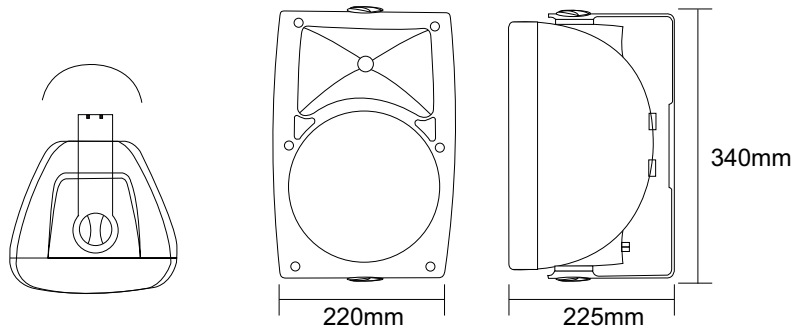

High-end Outdoor Wall Mount Speaker

T-776S

Model	T-776S
Rated power(100V)	60W
Maximum power	120W
Sensitivity	92dB
Impedance	166Ω
Frequency response	60-20KHz
Material	plastic
Speaker unit	6" x 1.5" x 1"
Size	340 x 220 x 225mm
Weight	4.6Kg