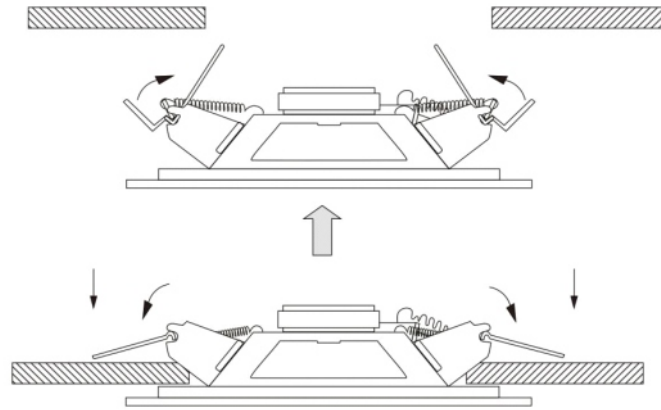

## VA-104/VA-105/VA-106

### Specifications:

Model	VA-104	VA-105	VA-106
Rated power(100V)	1.5W, 3W, 6W	1.5W, 3W, 6W	1.5W, 3W, 6W
Rated power(70V)	0.75W, 1.5W, 3W	0.75W, 1.5W, 3W	0.75W, 1.5W, 3W
Impedance	Black: Com Red: 6.7KΩ/Green: 3.3KΩ/ White: 1.7KΩ	Black: Com Red: 6.7KΩ/Green: 3.3KΩ/ White: 1.7KΩ	Black: Com Red: 6.7KΩ/Green: 3.3KΩ/ White: 1.7KΩ
Sensitive(1W/1M)	92dB	92dB	92dB
Max sensitive(W/1M)	99dB	102dB	106dB
Frequency response(-10dB)	130-16KHz	110-18KHz	110-18KHz
Dirve unit	4"×1	5"×1	6"×1
Cutout size	155mm	170mm	220mm
Dimension(mm)	180×50mm	200×55mm	246×66mm
Weight	0.7kg	0.8kg	1kg