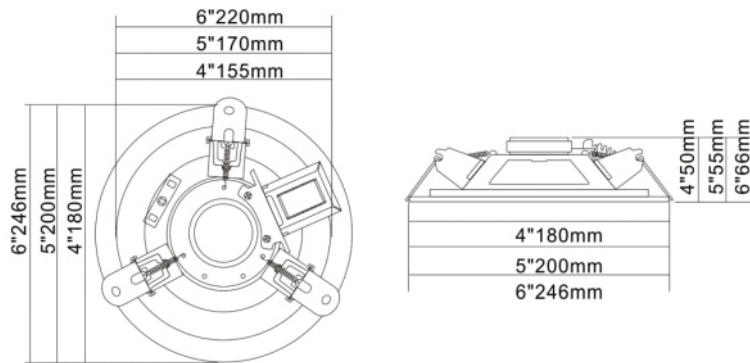

### Specifications:

Model	VA-104	VA-105	VA-106
Rated power(100V)	1.5W, 3W, 6W	1.5W, 3W, 6W	1.5W, 3W, 6W
Rated power(70V)	0.75W, 1.5W, 3W	0.75W, 1.5W, 3W	0.75W, 1.5W, 3W
Impedance	Black: Com Red: 6.7KΩ/Green: 3.3KΩ/ White: 1.7KΩ	Black: Com Red: 6.7KΩ/Green: 3.3KΩ/ White: 1.7KΩ	Black: Com Red: 6.7KΩ/Green: 3.3KΩ/ White: 1.7KΩ
Sensitive(1W/1M)	92dB	92dB	92dB
Max sensitive(W/1M)	99dB	102dB	106dB
Frequency response(-10dB)	130-16KHz	110-18KHz	110-18KHz
Dirve unit	4"×1	5"×1	6"×1
Cutout size	155mm	170mm	220mm
Dimension(mm)	180×50mm	200×55mm	246×66mm
Weight	0.7kg	0.8kg	1kg