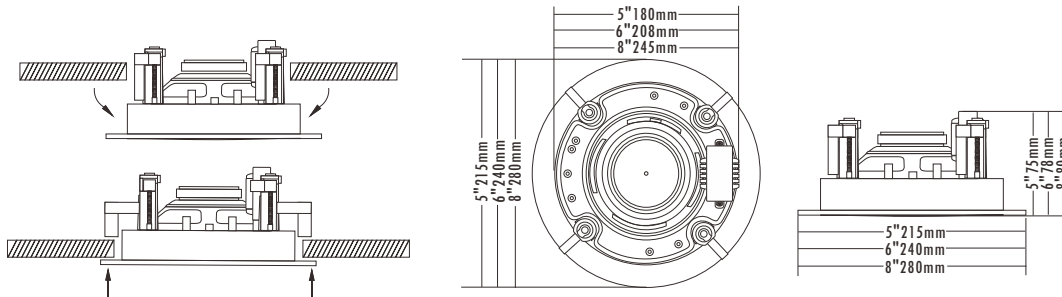

Ceiling Speaker  
T-206A

ECONOMIC  
& HOT

<b>Model</b>	T-206A
<b>Power Taps @100V</b>	2.5W, 5W, 10W, 20W
<b>Power Taps @70V</b>	1.25W, 2.5W, 5W, 10W
<b>Impedance</b>	Black: Com Blue: 4K $\Omega$ Red: 2K $\Omega$ Green: 1K $\Omega$ White: 500 $\Omega$
<b>SPL(1W/1M)</b>	92dB
<b>Max. SPL (Rated W/1M)</b>	105dB
<b>Frequency Response (-10dB)</b>	70-20KHz
<b>Finish</b>	Baffle: ABS, White Grille: Steel, White
<b>Speaker Driver</b>	6" x 1 1.5" x 1
<b>Cutout Size</b>	208mm
<b>Dimensions</b>	240 x 78mm
<b>Weight</b>	1.2Kg
<b>Mounting</b>	Flush-mount dog ears