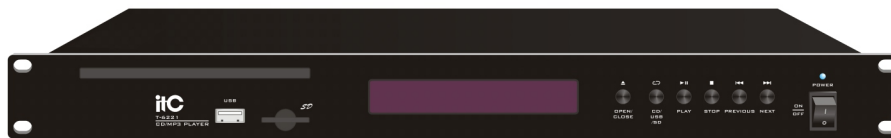

CD/MP3 Player

T-6221

Embedded software:

multi-function audio source control embedded software V2.11

Description:

* For professional use and PA system. It is professional equipment for using at restaurant, leisure cafes, classrooms, school etc.

Feature:

- * 1U tabletop and rack mount design with aluminum alloy panel.
- * Microcomputer control and touch-button operation.
- * Intake type CD player for longer life span and better dustproof.
- * Dynamic VFD florescent screen display.
- * High reliable CD core with ESS decode system of powerful error recovery.
- * Automatic play control and full digital service.
- * Support CD / VCD / MP3/DVD discs play.
- * 1 channel audio signals left and right channels (L / R) output.
- * Built-in high-fidelity wideband monitor speaker, sound full and clear; a monitor with adjustable volume knob.
- * Built-in MP3 player with readable USB and SD card.
- * Support auto-play function when power on.

Specifications:

Model	T-6221
Power Supply	~220V 50Hz
Power Consumption	30W
Dimension	484 x 210 x 44mm
Weight	3.24Kg