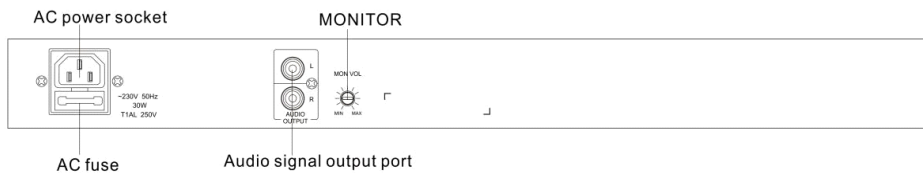

CD/MP3 Player

T-6221

Embedded software:

multi-function audio source control embedded software V2.11

Description:

* For professional use and PA system. It is professional equipment for using at restaurant, leisure cafes, classrooms, school etc.

Feature:

- 1U tabletop and rack mount design with aluminum alloy panel.
- Microcomputer control and touch-button operation.
- Intake type CD player for longer life span and better dustproof.
- Dynamic VFD florescent screen display.
- High reliable CD core with ESS decode system of powerful error recovery.
- Automatic play control and full digital service.
- Support CD / VCD / MP3/DVD discs play.
- 1 channel audio signals left and right channels (L / R) output.
- Built-in high-fidelity wideband monitor speaker, sound full and clear; a monitor with adjustable volume knob.
- Built-in MP3 player with readable USB and SD card.
- Support auto-play function when power on.

Specifications:

Model	T-6221
Power Supply	~220V 50Hz
Power Consumption	30W
Dimension	484 x 210 x 44mm
Weight	3.24Kg