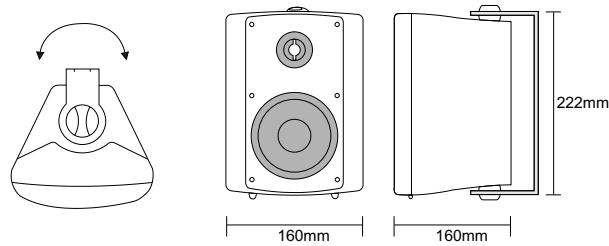

Wall Mount Speaker

T-774PW

Model	T-774PW
Power Taps @100V	2.5W, 5W, 10W, 20W
Power Taps @70V	1.25W, 2.5W, 5W, 10W, 20W
Transformer Impedance	4K Ω /2K Ω /1K Ω /500 Ω /245 Ω
Input	70V/100V/8 Ω
SPL(1W/1M)	86dB
Max. SPL (Rated W/1M)	99dB
Frequency Response (-10dB)	130-18KHz
Finish	Baffle: ABS, Black/White Grille: Steel, Black/White
Speaker Driver	4" x 1 1.5" x 1
Dimensions	222 x 160 x 160mm
Weight	2.3kg
Mounting	With mounting bracket fixed by screw