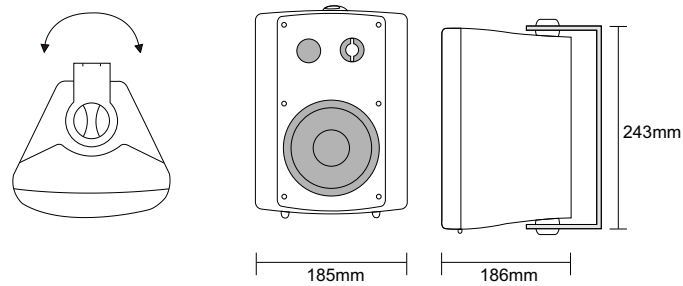

## T-775P

<b>Model</b>	T-775P
<b>Power Taps @100V</b>	3.75W, 7.5W, 15W, 30W
<b>Power Taps @70V</b>	1.9W, 3.75W, 7.5W, 15W, 30W
<b>Transformer Impedance</b>	2.6K $\Omega$ /1.3K $\Omega$ /670 $\Omega$ /330 $\Omega$ /165 $\Omega$
<b>Input</b>	70V/100V/8 $\Omega$
<b>SPL(1W/1M)</b>	92dB
<b>Max. SPL (Rated W/1M)</b>	107dB
<b>Frequency Response (-10dB)</b>	125-18KHz
<b>Finish</b>	Baffle: ABS, Black/White Grille: Steel, Black/White
<b>Speaker Driver</b>	5" x 1 1.5" x 1
<b>Dimensions</b>	243 x 185 x 186mm
<b>Weight</b>	2.7kg
<b>Protection level</b>	IP66