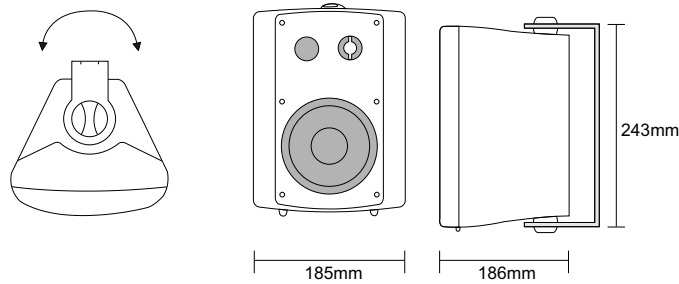

Wall Mount Speaker

T-775PW

Model	T-775PW
Power Taps @100V	3.75W, 7.5W, 15W, 30W
Power Taps @70V	1.9W, 3.75W, 7.5W, 15W, 30W
Transformer Impedance	2.6K Ω /1.3K Ω /670 Ω /330 Ω /165 Ω
Input	70V/100V/8 Ω
SPL(1W/1M)	92dB
Max. SPL (Rated W/1M)	107dB
Frequency Response (-10dB)	125-18KHz
Finish	Baffle: ABS, Black/White Grille: Steel, Black/White
Speaker Driver	5" x 1 1.5" x 1
Dimensions	243 x 185 x 186mm
Weight	2.7kg
Mounting	With mounting bracket fixed by screw