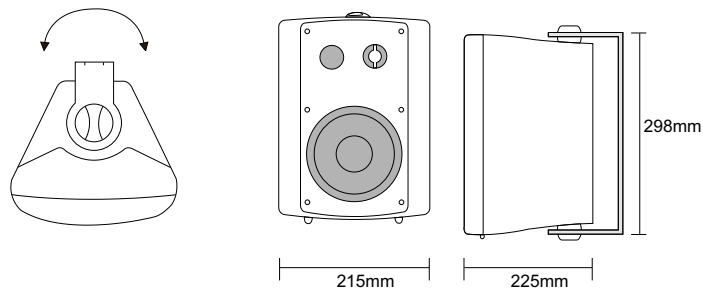

## T-776PW

<b>Model</b>	T-776PW
<b>Power Taps @100V</b>	5W, 10W, 20W, 40W
<b>Power Taps @70V</b>	2.5W, 5W, 10W, 20W, 40W
<b>Transformer Impedance</b>	2K $\Omega$ /1K $\Omega$ /500 $\Omega$ /250 $\Omega$ /122 $\Omega$
<b>Input</b>	70V/100V/8 $\Omega$
<b>SPL(1W/1M)</b>	94dB
<b>Max. SPL (Rated W/1M)</b>	110dB
<b>Frequency Response (-10dB)</b>	120-18KHz
<b>Finish</b>	Baffle: ABS, Black/White Grille: Steel, Black/White
<b>Speaker Driver</b>	6" x 1.5" x 1"
<b>Dimensions</b>	298 x 215 x 225mm
<b>Weight</b>	4.1kg
<b>Mounting</b>	With mounting bracket fixed by screw