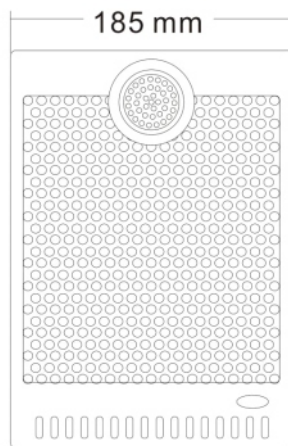

Wall-mounted Speaker

VA-601

Features

* Indoor wall-mounted speakers, streamlined appearance, large sound radiation angle, full-frequency design.

* Application: school, hotel, supermarket, etc.

Specifications:

Model	VA-601
Rated Power(100V)	3W, 6W, 10W
Rated Power(70V)	1.5W, 3W, 5W
Maximum Sensitivity	101dB
Sensitivity	91dB±3dB
Impedance	Com / 3.3KΩ/ 1.7KΩ/ 1KΩ
Frequency Response	130-18KHz
Speaker Unit	6.5" x 1
IP Level	IP x 5 dust-proof
Dimension	185 x 275 x 105mm
Weight	1.4Kg