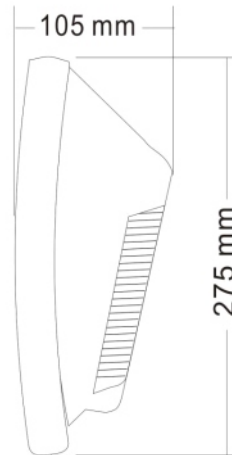

Wall-mounted Speaker

VA-601

Features

* Indoor wall-mounted speakers, streamlined appearance, large sound radiation angle, full-frequency design.

* Application: school, hotel, supermarket, etc.

Specifications:

Model	VA-601
Rated Power(100V)	3W, 6W, 10W
Rated Power(70V)	1.5W, 3W, 5W
Maximum Sensitivity	101dB
Sensitivity	91dB±3dB
Impedance	Com / 3.3KΩ/ 1.7KΩ/ 1KΩ
Frequency Response	130-18KHz
Speaker Unit	6.5" x 1
IP Level	IP x 5 dust-proof
Dimension	185 x 275 x 105mm
Weight	1.4Kg