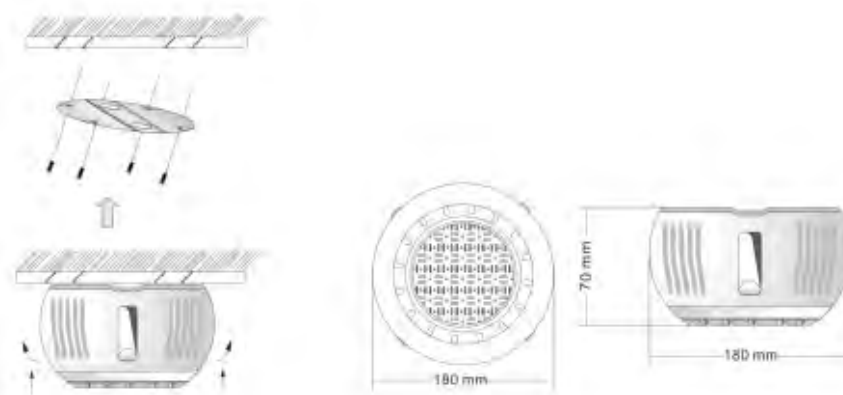

# Surface Mount Ceiling Speaker

## T-105T

Material: plastic shell + plastic mesh cover

### Specifications:

Model	T-105T
Power taps @100V	3W
Power taps @70V	1.5W
Impedance	Black: Com Red: 3.3K $\Omega$
SPL(1W/1M)	92dB
Frequency response (-10dB)	110-16KHz
Speaker driver	4" x 1
Dimensions	180 x 70mm
Weight	0.6Kg