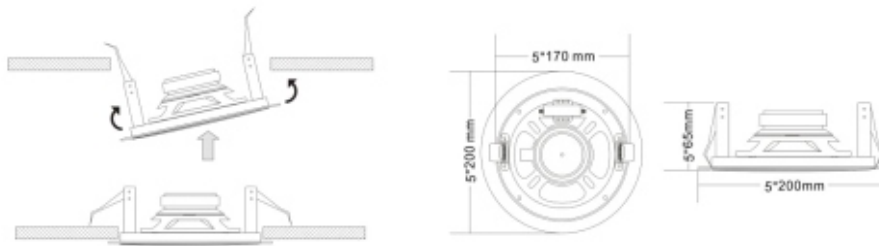

Ceiling Speaker

T-105M

Material: iron mesh cover

Description:

High quality ceiling speaker, plastic basin frame, spring pressing system, convenient installation. It is suitable for hotels, hotels, clubs and so on.

Specifications:

Model	T-105M
Power taps @100V	1.5W, 3W, 6W
Power taps @70V	0.975W, 1.5W, 3W
Impedance	Black: Com Red:6KΩ Green:3.3KΩ Blue:1.3KΩ
SPL (Rated W/1M)	88dB
Frequency response (-10dB)	110-15KHz
Finish	Cover: Steel, White Grille: Steel, White
Speaker driver	5"×1
Cutout size	170mm
Dimensions	200 x 100mm
Weight	1kg